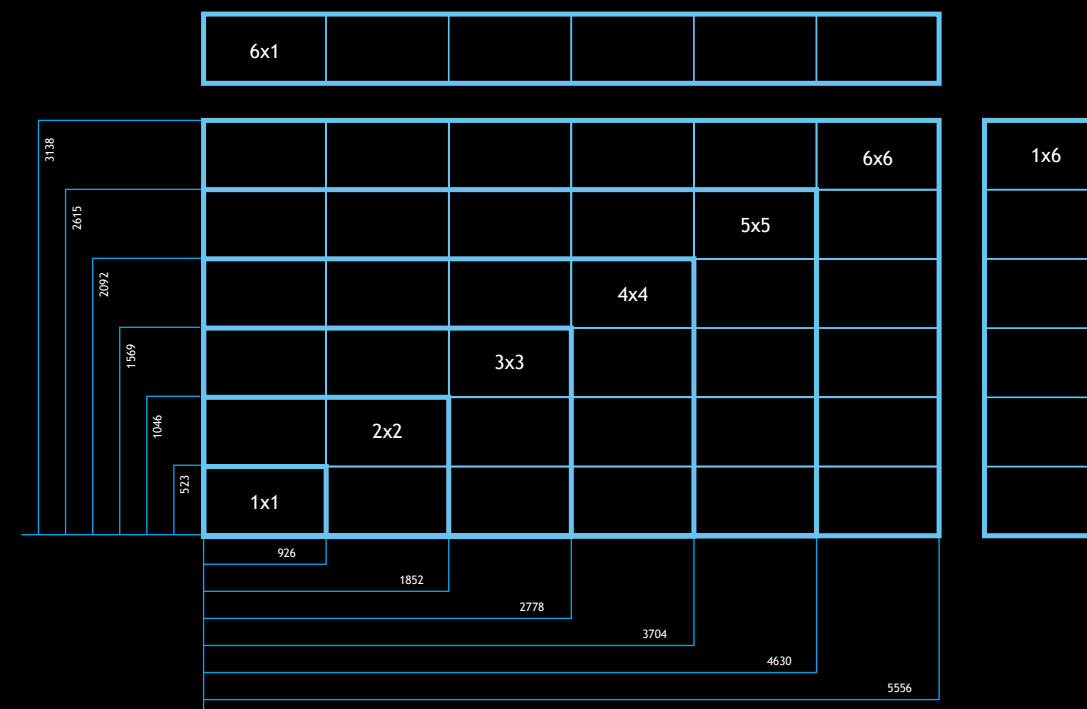

TECHNICAL SPECIFICATION

- Infinitely extensible by n X n
- Only 4mm seam between screens
- Less power consumption
- More efficient display space
- Less maintenance labour
- Easy installation & AS
- Thin and fashionable design
- Much better image quality
- Fly them, wall mount them or ground support them

Screen Size	42"
Dimension	926 x 523 x 76.5mm
Display Area	921 x 518mm
Aspect Ratio	16 : 9
Number of Cells	853 x 480
Peak Brightness	1,000 cd/m ²
Contrast Ratio (dark room)	3,000 : 1
Weight	25kg
Power Consumption	300w (max)
Seam	2mm